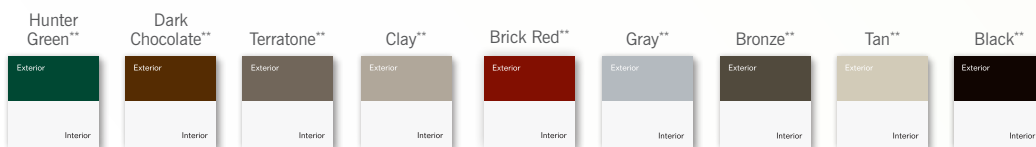

CUSTOM Options

- + Low-E Glass
- + Low-E Glass + Argon Gas
- + Ultra Low-E Glass + Argon Gas
- + 5/8" or 3/4" flat, 5/8" or 1" contoured, 1-3/8" simulated divided lite (SDL), 5/8" contoured valance grids available
- + Nine painted exterior colors (white interior only)
- + Factory mulling of twins, triples and architectural shapes
- + Paintable or stainable wood jamb extensions (4-9/16" and 6-9/16")
- + Exterior 3-1/4" flat casing with Sill Nose DP-35 Rating (window size tested 36" x 74")
- + Charcoal aluminum mesh screen*
- + Window Opening Control Device (WOCD)
- + Custom sizes available

Brick Mould Exterior

Pre-punched nailing fins and integrated J-channel

3-1/4" flat casing with sill nose

+ VINYL COLOR OPTIONS

+ EXTERIOR LAMINATE COLOR OPTION

Not available with: Series 160, SDL grid, flat casing or Northern ENERGY STAR glass options.

+ PAINTED EXTERIOR COLOR OPTIONS

ENERGY STAR compliance available in all series. Verify product specifics before ordering.

www.atrium.com

Note: Manufacturer reserves the right to substitute components as necessary for continued product improvement. Printing process may affect colors shown. Please refer to actual window sample when selecting colors.