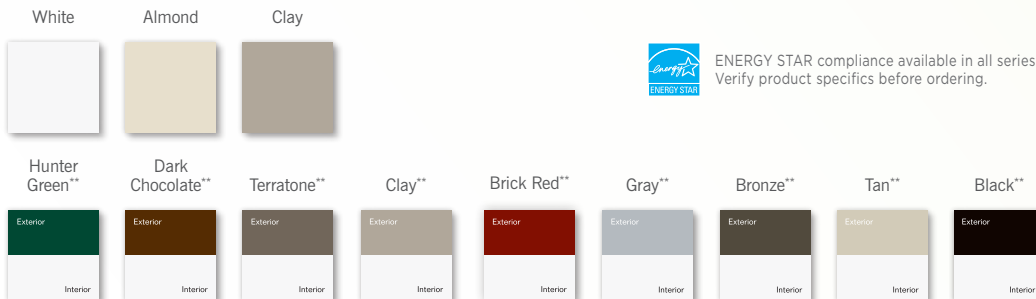

CUSTOM Options

- + Low-E Glass
- + Low-E Glass + Argon Gas
- + Ultra Low-E Glass + Argon Gas
- + 5/8" or 3/4" flat, 5/8" or 1" contoured, 1-3/8" simulated divided lite (SDL), 5/8" contoured valance grids available
- + Nine painted exterior colors (white interior only)
- + Factory mulling of twins, triples and architectural shapes
- + Paintable or stainable wood jamb extensions (4-9/16" and 6-9/16")
- + Exterior 3-1/4" flat casing with Sill Nose DP-35 Rating (window size tested 36" x 74")
- + Charcoal aluminum mesh screen*
- + Window Opening Control Device (WOCD)
- + Custom sizes available

Brick Mould Exterior

Pre-punched nailing fins and integrated J-channel

3-1/4" flat casing with sill nose

+ COLOR OPTIONS

ENERGY STAR compliance available in all series. Verify product specifics before ordering.